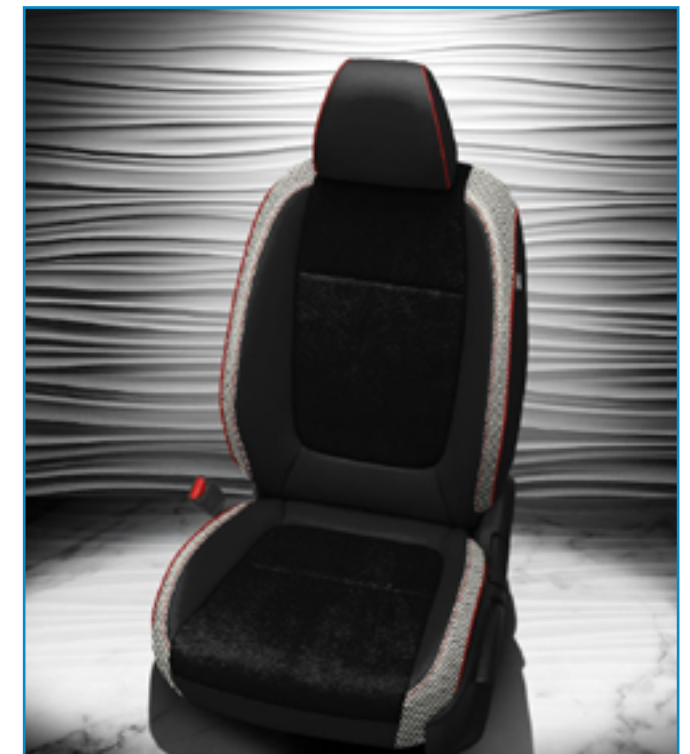

VIS CODE: K2475-100
Black wrap, Raven Suedezkin body, Carbon Nickel Vinyl wings, Red contrast all stitch, Red piping