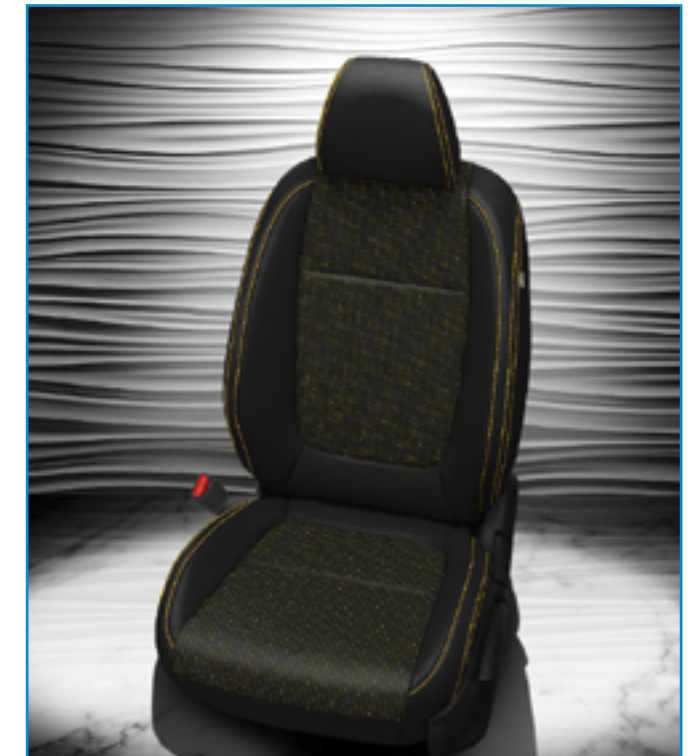

VIS CODE: K2470-100
Black wrap, Barracuda Yellow body, Hyper Yellow contrast all stitch