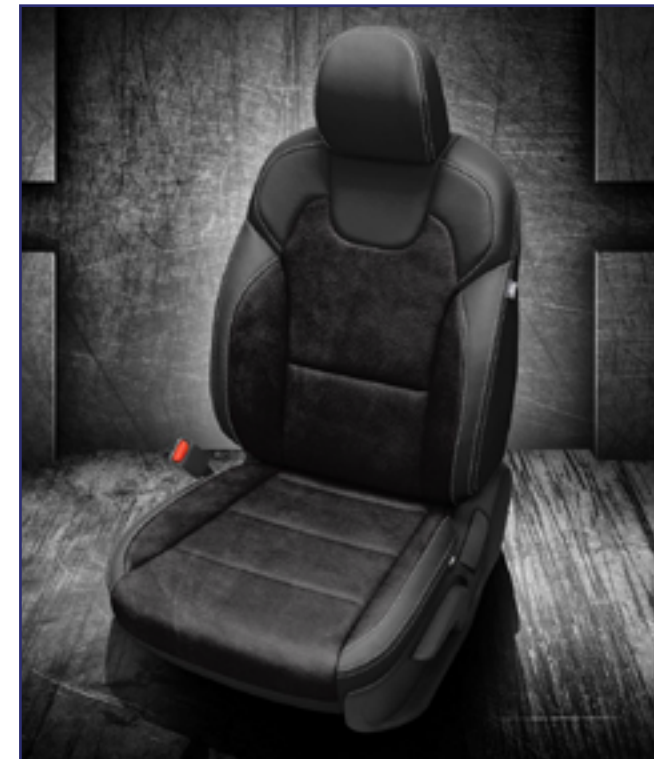

VIS CODE: K2388-100
Black wrap, Raven Suede combo, Raven Suede wings, Silver contrast all stitch