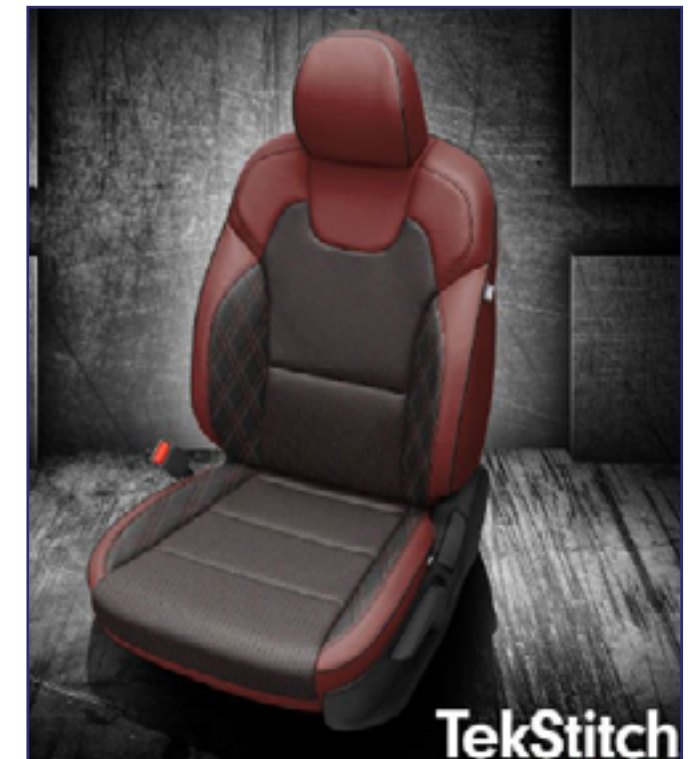

VIS CODE: K2548-136
Medium Red wrap, Barracuda Red combo, Black wings, Black contrast all stitch, Black piping, TekStitch Double Diamond Wings Medium Red TekColor