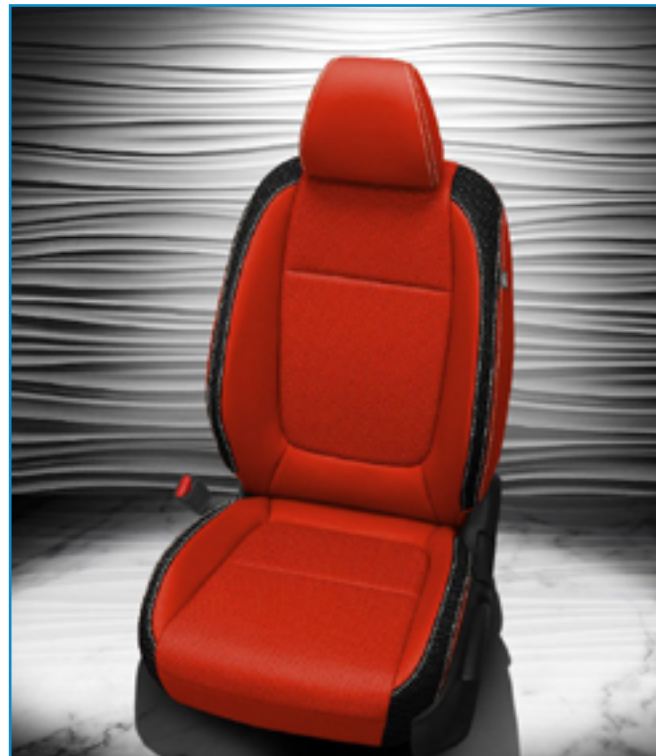

VIS CODE: K2471-240
Salsa wrap, perf body, Carbon Shadow Vinyl wings, Pearl contrast all stitch