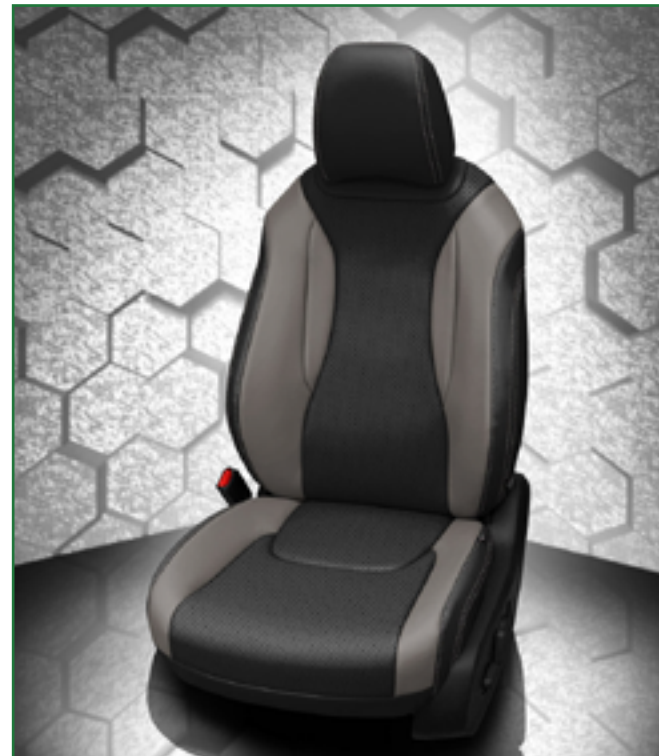

VIS CODE: K2814-100
Black wrap, perf combo, Ash wings, Ash contrast all stitch