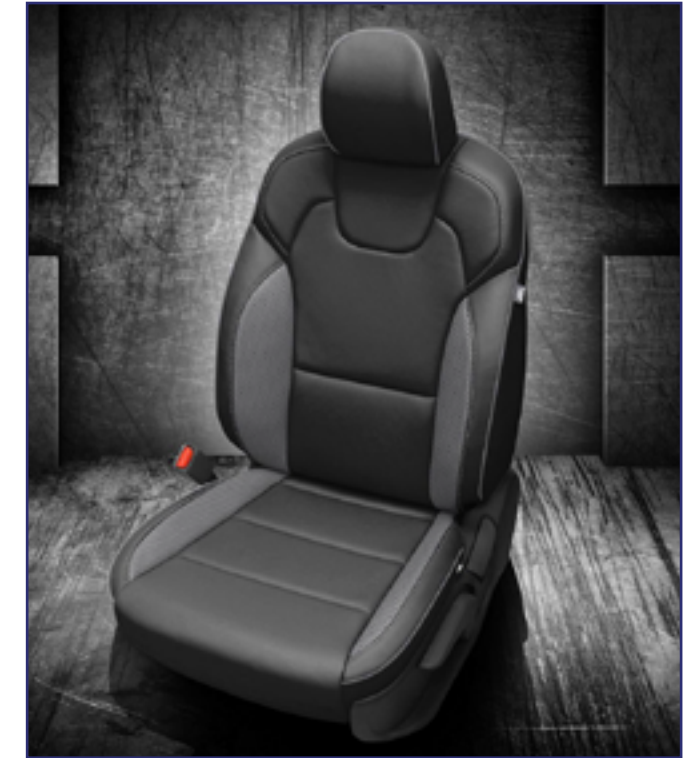

VIS CODE: K2377-100
Black wrap, Lunar Grey perf wings, Lunar Grey contrast all stitch, Lunar Grey piping