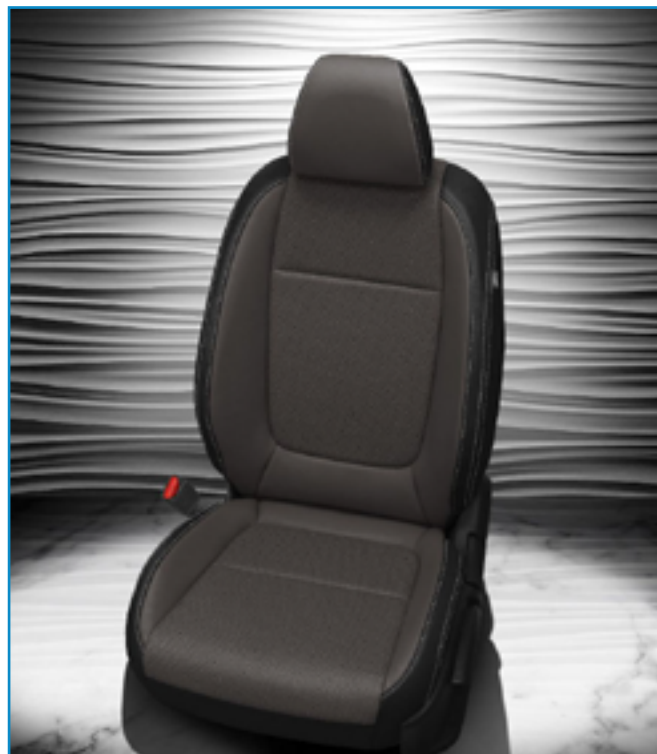

VIS CODE: K2474-100
Black wrap, Lt. Grey faces, perf body, Black wings, Silver contrast all stitch