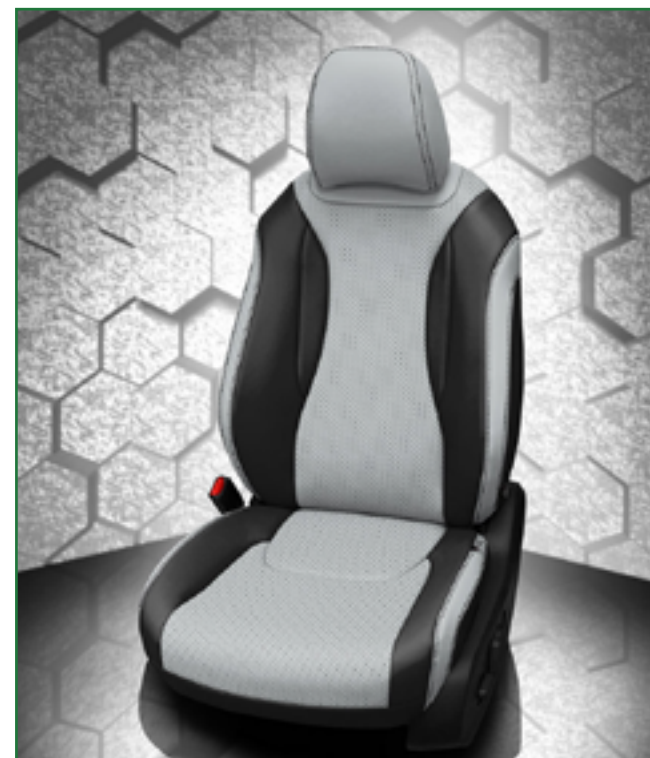

VIS CODE: K2826-100
Black wrap, perf body, Mango Suede skin perf wings, Citrus Orange contrast all stitch