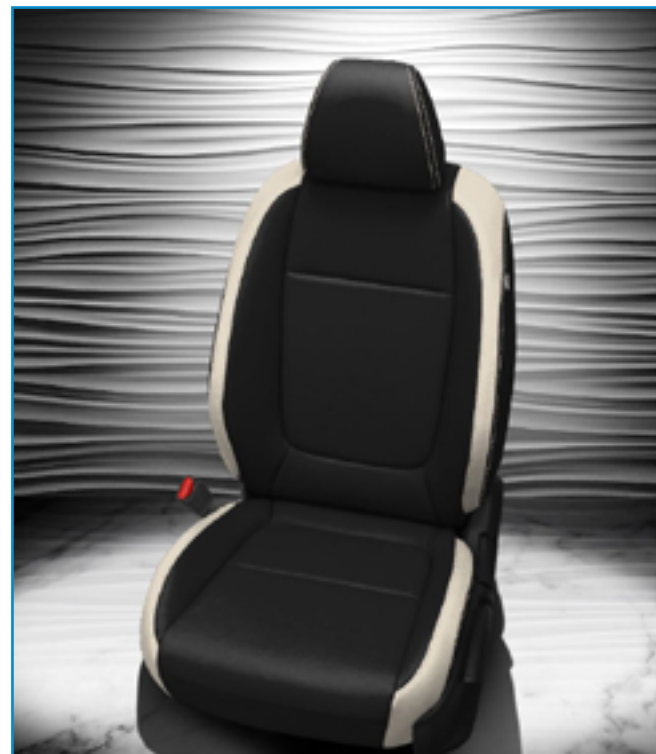

VIS CODE: K2466-10
Black wrap, Pearl wings, Pearl contrast all stitch