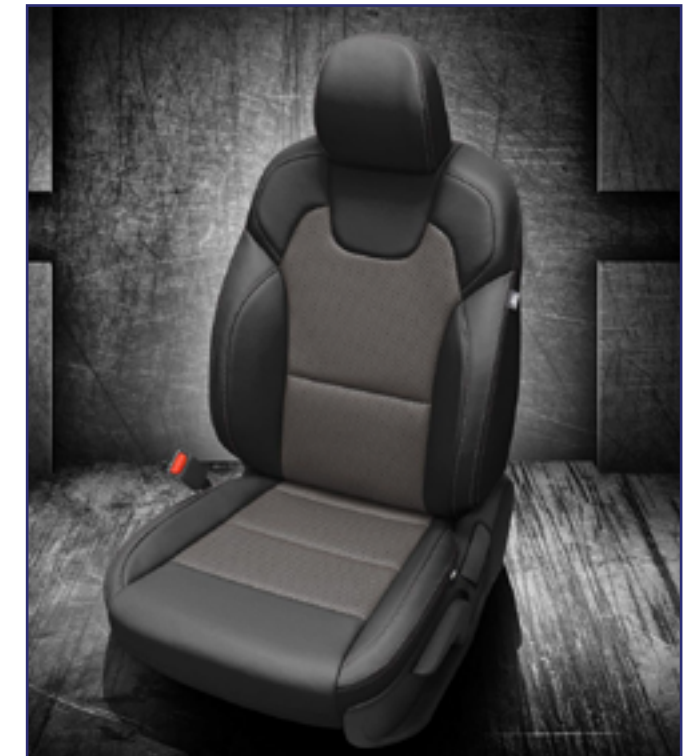

VIS CODE: K2379-100
Black wrap, Lt. Grey insert, perf insert, Lt. Grey contrast all stitch