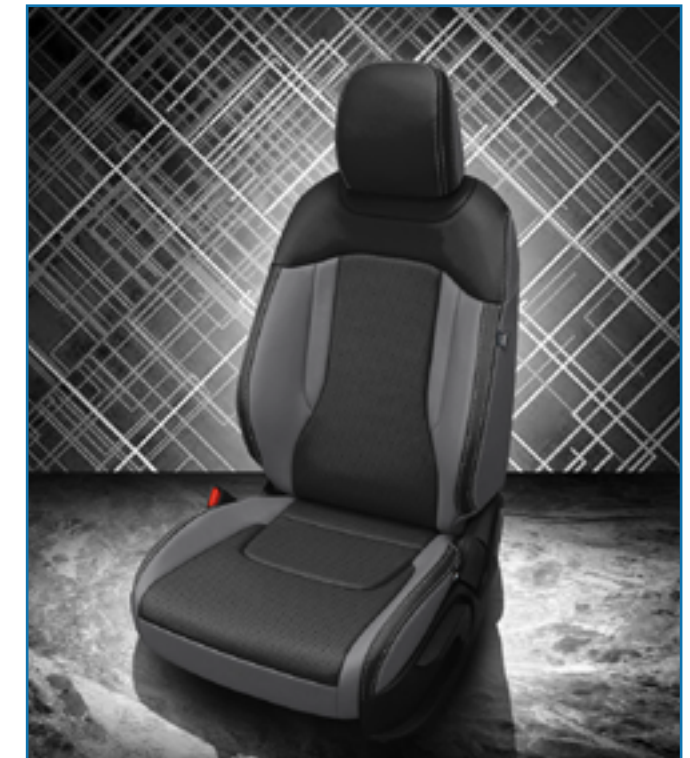

VIS CODE: K3100-265
Lunar Grey wrap, Black faces, perf combo, Lunar Grey wings, Silver contrast all stitch