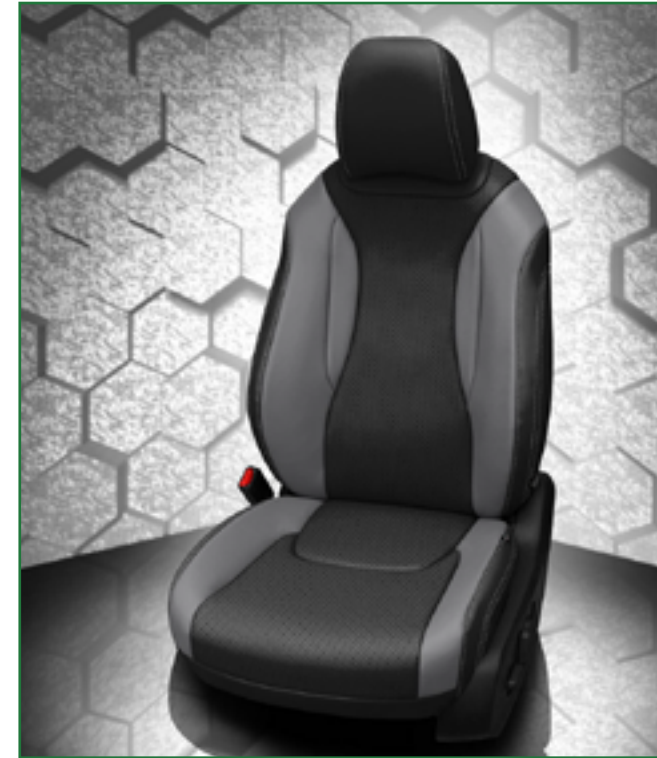

11 KIA CARNIVAL (Modèles 2022 et après)

VIS CODE: K2818-100
Black wrap, perf combo, Lunar Grey wings, Lunar Grey contrast all stitch