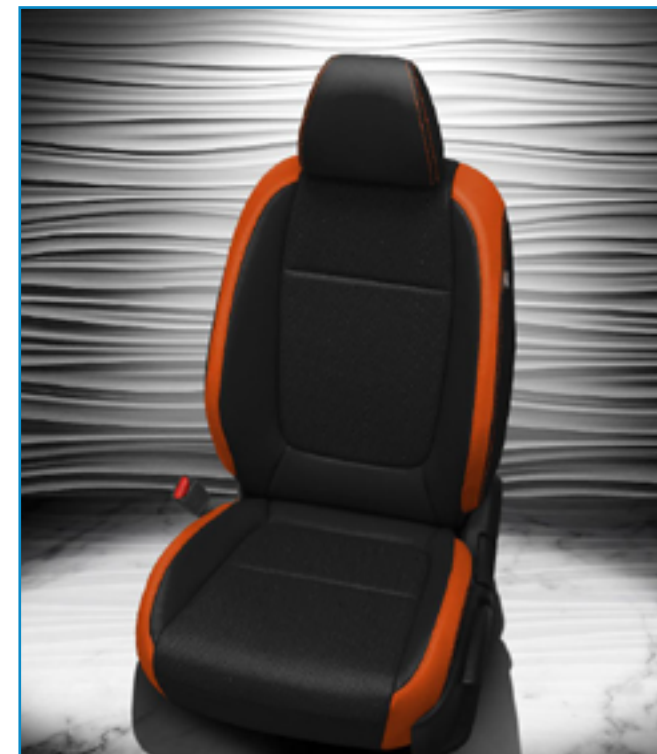

VIS CODE: K2471-100
Black wrap, perf body, Tangerine wings, Tangerine contrast all stitch